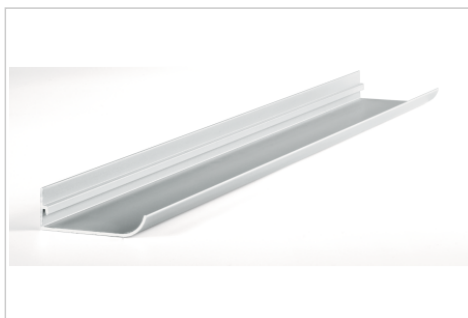

- For this type of board surface write on / dry wipe surface is guaranteed for 10 years when used in combination with Legamaster accessories

## UNIVERSAL whiteboard

100 x 200 cm

- Lacquered steel board surface with a special coating
- Suitable for writing on with dry wipe board markers
- Aluminium frame with dark grey corner caps
- Marker tray 30 cm
- Secure corner wall mount with corner caps
- Can be mounted either horizontally or vertically
- Comes complete with mounting set and marker tray

## Product specifications

Surface (material/colour)	Lacquered steel / White
Frame (material/colour)	Aluminium / Green grey (RAL7009)
Corner (material/colour)	Plastic / Graphite grey (RAL7024)
Magnetic	Yes
Product dimensions	W: 2000 x H: 1000 x D: 13 (mm)
Pre printed	No
Print theme	No
Weight / m2	10.00 kg
Mounting type	Corner wall mount
Included accessories	Aluminium marker tray, Mounting materials
Surface warranty	10 years