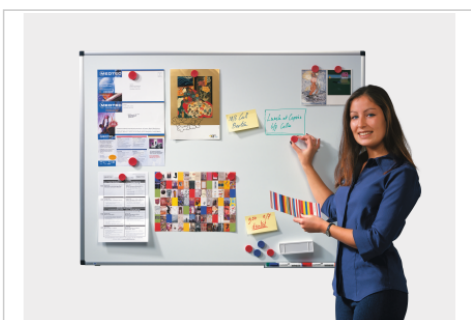

PREMIUM whiteboard

75 x 100 cm

- Lacquered steel board surface
- Suitable for writing on with dry wipe board markers
- Aluminium frame with dark grey plastic corner caps
- 30 cm marker tray
- Easy wall mounting with concealed slot system
- Can be mounted either horizontally or vertically
- Comes complete with mounting set, marker tray and board marker

Recommended accessories

- STARTER kit Board accessory
Ref.:7-125000

Ref.: **7-102048**

EAN: **8713797042321**

Product specifications

Surface (material/colour)	Lacquered steel / White
Frame (material/colour)	Aluminium / Grey aluminium (RAL9007)
Corner (material/colour)	Plastic / Graphite grey (RAL7024)
Magnetic	Yes
Product dimensions	W: 1000 x H: 750 x D: 11 (mm)
Pre printed	No
Print theme	No
Weight / m2	12.00 kg
Mounting type	Concealed wall mount slot system
Included accessories	Aluminium marker tray, Board marker
Product warranty	2 years
Surface warranty	10 years