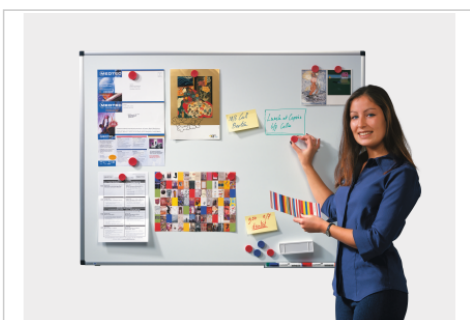

PREMIUM whiteboard

30 x 45 cm

- Lacquered steel board surface
- Suitable for writing on with dry wipe board markers
- Aluminium frame with dark grey plastic corner caps
- 30 cm marker tray
- Easy wall mounting with concealed slot system
- Can be mounted either horizontally or vertically
- Comes complete with mounting set, marker tray and board marker

Recommended accessories

- STARTER kit Board accessory
Ref.:7-125000

Ref.: **7-102033**

EAN: **8713797035620**

Product specifications

Surface (material/colour)	Lacquered steel / White
Frame (material/colour)	Aluminium / Grey aluminium (RAL9007)
Corner (material/colour)	Plastic / Graphite grey (RAL7024)
Magnetic	Yes
Product dimensions	W: 450 x H: 300 x D: 11 (mm)
Pre printed	No
Print theme	No
Weight / m2	12.00 kg
Mounting type	Concealed wall mount slot system
Included accessories	Aluminium marker tray, Board marker
Product warranty	2 years
Surface warranty	10 years