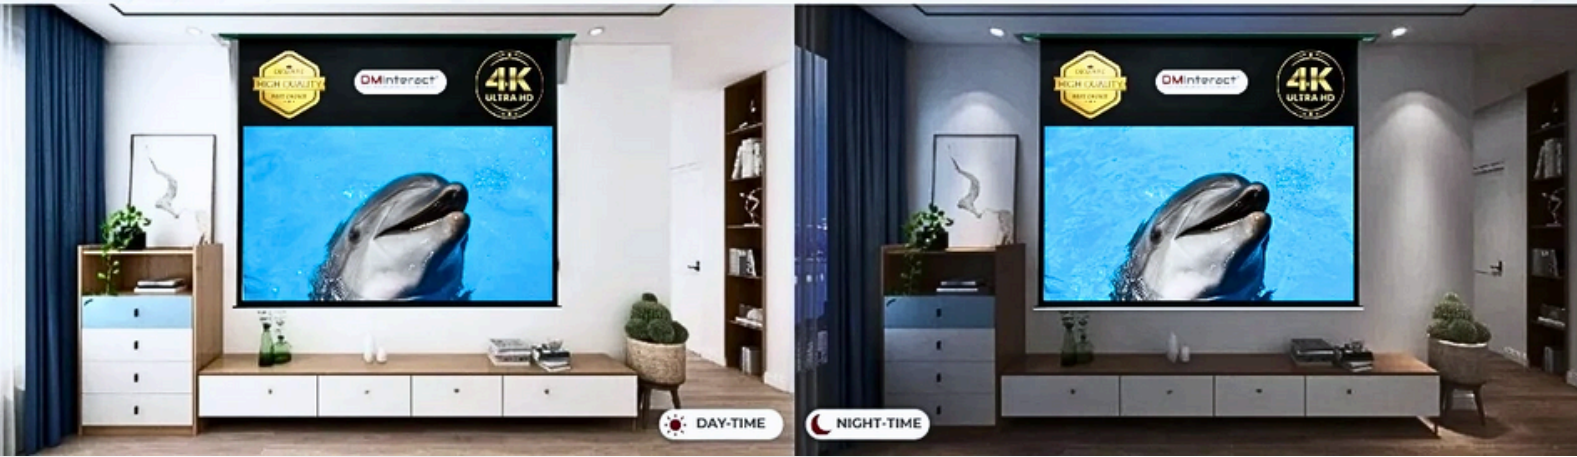

## IN CEILING PROJECTOR SCREEN

SIZE RANGE: 80 - 170 INCHES

Elevate your outdoor cinematic experience with In Ceiling  
projector Screen

# IN-CEILING PROJECTOR SCREEN

Maximize your space without compromising on quality with the **DMInteract** In-Ceiling Projector Screen. This discreet and stylish screen retracts seamlessly into your ceiling, providing a clean and clutter-free look when not in use. Enjoy a cinematic experience without sacrificing your room's aesthetics.

# TECHNICAL HIGHLIGHTS

Brand Name	<b>DMInteract®</b>
Screen Type	Ceiling Projector Screen (Motorized / Manual)
Screen Material	Black Crystal, Fiberglass Matte White or PVC Matte White.
Size Range	80 - 170 Inch
Supported Video Resolution	FHD   4K   8K
Recommended Projector	Medium and Long Throw Projectors
Aspect Ratio	16:9
Frame Stability	Sturdy Frame Design to Ensure Remains Steady during use.
Viewing Angle	160 degree
Weight	Approximate 19KG
Operating Temperature	-25~55 Degree