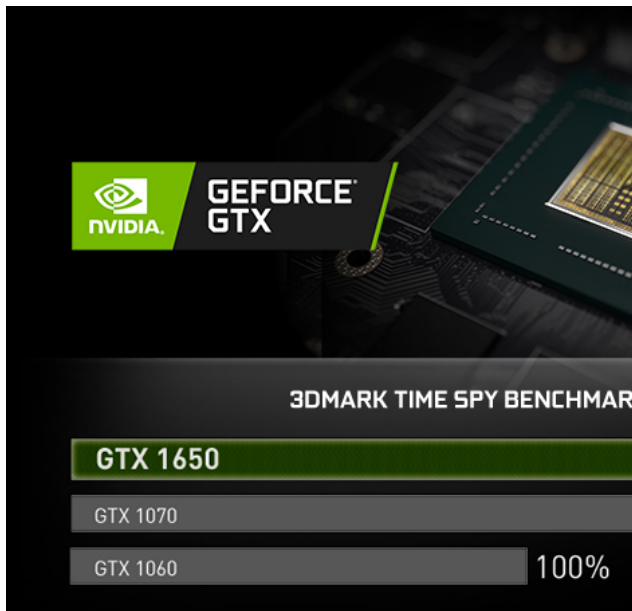

[See All Recommendations ▶](#)

Overview	Specifications	Warranty & Returns	Reviews
Q&A			

DOMINATE ALL WITH HIGHER CLOCK SPEED

Latest 9th Intel® Core™ i7 processor powers up with 10% performance gains over the

*Optional. Performance compared to previous gen i7.

6
Cores

+10%
Performance

16: THE NEW SUPERCHARGER

The GeForce® GTX 1650 is built with the breakthrough graphics performance of the a
With performance that rivals the GeForce GTX 1070, it's a blazing-fast supercharger fo
faster with modern titles.

*Performance may vary by system configuration and game settings.

THIN & LIGHT ALUMINUM HAIR-BRUSHED AESTHETICS

Metallic top and keyboard cover paired with an unique X-shaped ventilation hidden under the keyboard.