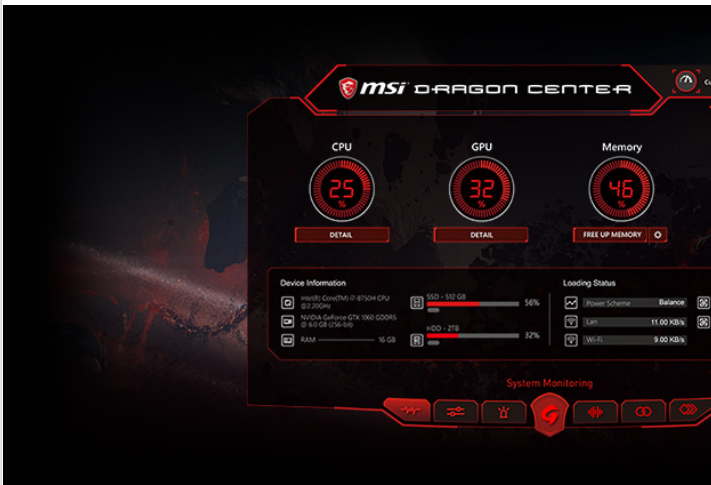

DRAGON CENTER 2.0

Monitor and optimize through various customization and freeing system memories to p

*Actual feature may vary by model and configuration.

Loading...

CUSTOMER SERVICE

[Help Center](#)
[Track an Order](#)
[Return an Item](#)
[Return Policy](#)
[Privacy & Security](#)
[Feedback](#)

MY ACCOUNT

[Login/Register](#)
[My Dashboard](#)
[Order History](#)
[Returns History](#)
[Address Book](#)
[Wish Lists](#)
[Email Notifications](#)
[Subscriptions Orders](#)
[Auto Notifications](#)

COMPANY INFORMATION

[About Newegg](#)
[Awards/Rankings](#)
[Hours and Locations](#)
[Careers](#)
[Newsroom](#)
[Newegg Insider](#)
[Calif. Transparency in Supply Chains Act](#)
[Testimonials](#)

TOOLS & RESOURCES

[Sell on Newegg Marketplace](#)
[Shipped by Newegg](#)
[3PL Logistics](#)
[Become an Affiliate](#)
[Become a Newegg Vendor](#)
[Newegg Staffing](#)
[Site Map](#)
[Shop by Brand](#)
[Product Review](#)
[Rebates](#)
[Mobile Apps](#)

Newegg Global
International Shopping

NeweggBusiness
For Business Needs

Newegg GameCrate
Gaming and Hardware News